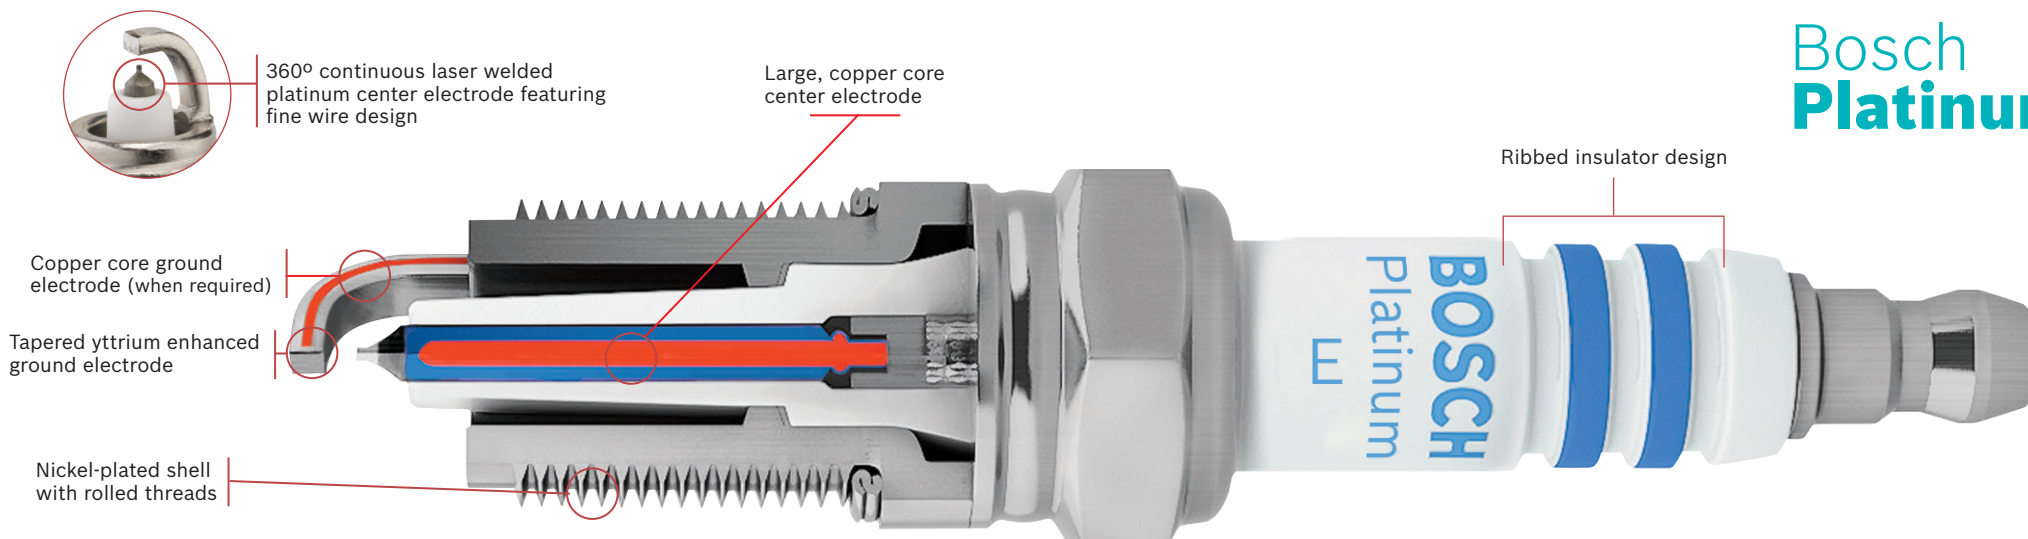

Platinum
Spark Plugs

Bosch
Performance

2X
Longer
Life*

Satisfaction
4 yrs
Guaranteed

Engineered for **improved ignitability and performance life**

OE Fine Wire Technology

Bosch Platinum Spark Plugs are the newest member of our OE fine wire spark plug family. From the brand trusted in the world's most advanced engines, Bosch Platinum Spark Plugs are engineered to provide you with improved ignitability and performance. The OE fine wire platinum design delivers optimum fit and function for 2x longer service life compared to standard copper plugs. And, with a 4-year performance satisfaction guarantee, you're assured lasting performance.

Feature

Center electrode:

- 360° continuous laser welded platinum tip
- Fine wire design
- Copper core

Ground electrode:

- Tapered shape
- Yttrium enhanced
- Copper core (when required)

Nickel-plated shell with rolled threads