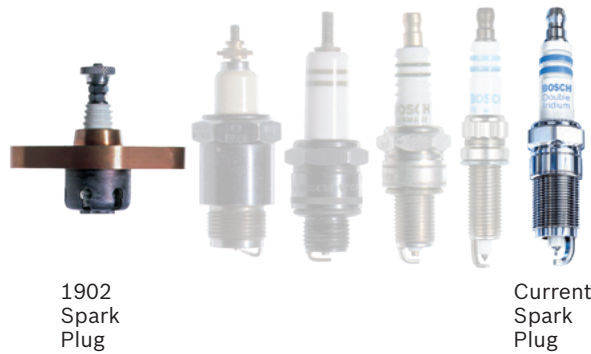

Not all spark plugs are created equal.

There's a common misconception that the best choice for replacement spark plugs is the one made by the original equipment manufacturer. But did you know that in some cases, the OE manufacturer's replacement plug is not exactly the same as the plug that came on your vehicle?

Compare feature-for-feature and you'll see that Bosch Platinum is the best choice for your vehicle.

Feature	Bosch Platinum	NGK G-Power	Autolite	AC Delco	Champion	Denso TT
Ultra Fine Wire Design	●	●	●	●	●	●
OE Design	●	●		●		
360° Continuous Laser Weld	●					
Nickel Plated Housing	●			○		●
Pre-Gapped	●	●				●
4 Yr. Customer Satisfaction Guarantee	●		●			
Technician Warranty	●					

● Has this feature
○ Depends on manufacturer or part number

From the **brand trusted** in the world's **most advanced engines.**

Since 1902, Bosch has set the standard in spark plug technology with innovative, performance-proven products trusted by original equipment manufacturers worldwide.

Production takes place in the most sophisticated manufacturing facilities in the world, where Bosch quality control standards assure that every plug bearing the Bosch name earns it.

Robert Bosch LLC
Broadview, Illinois 60155

Robert Bosch, Inc.
Mississauga, Ontario L5N 1R1

www.boschautoparts.com
www.boschautoparts.ca

1808064

©2018 Robert Bosch LLC, USA. All rights reserved. BOSCH is a registered trademark of Robert Bosch GmbH and/or its affiliated entities.